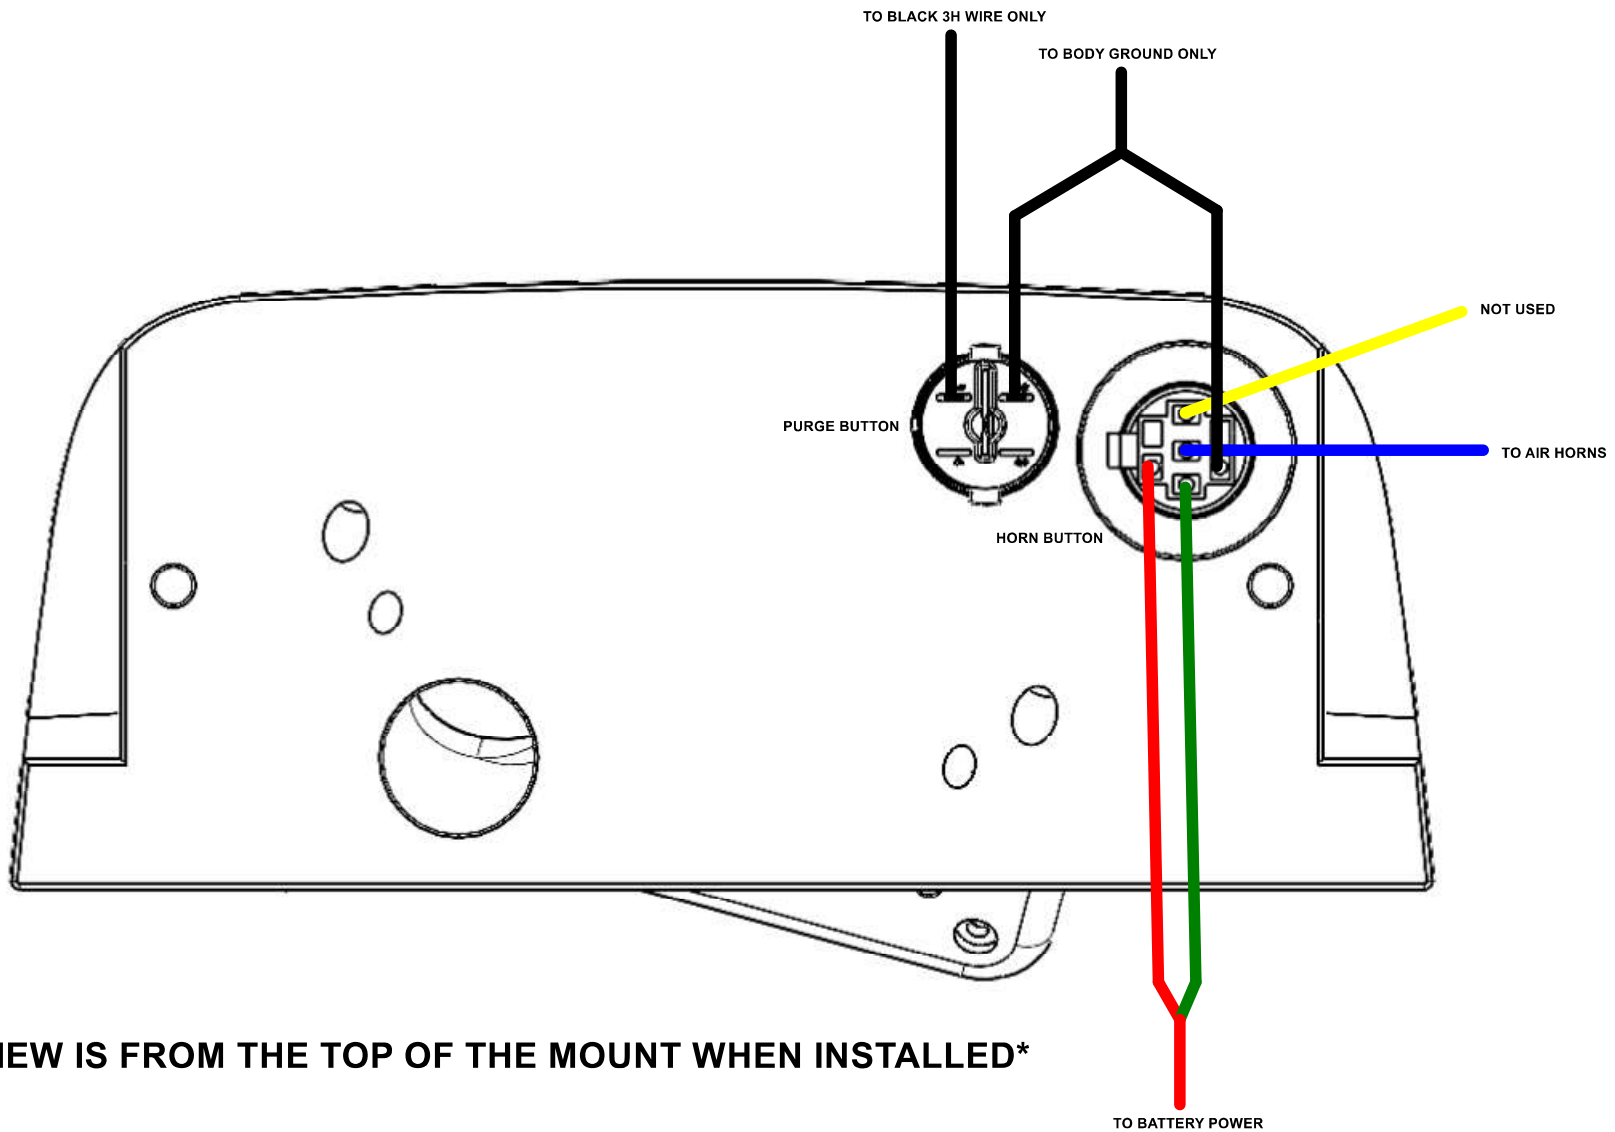

OVERHEAD MOUNT HORN & PURGE WIRING DIAGRAM

VIEW IS FROM THE TOP OF THE MOUNT WHEN INSTALLED

					Prj: Horn & Purge Wiring Diagram	Sheet nb. 1 of 1	Kelderman Manufacturing 2686 Highway 92 East Oskaloosa, Iowa 52577 info@kelderman.com (800) 334-6150	
					Prj nb:	Desg. by: Alex Carlson		
A				Open	Title: Overhead Mount Horn & Purge Wiring Diagram			
Rev.	Date	Description	Appd. by	Status				