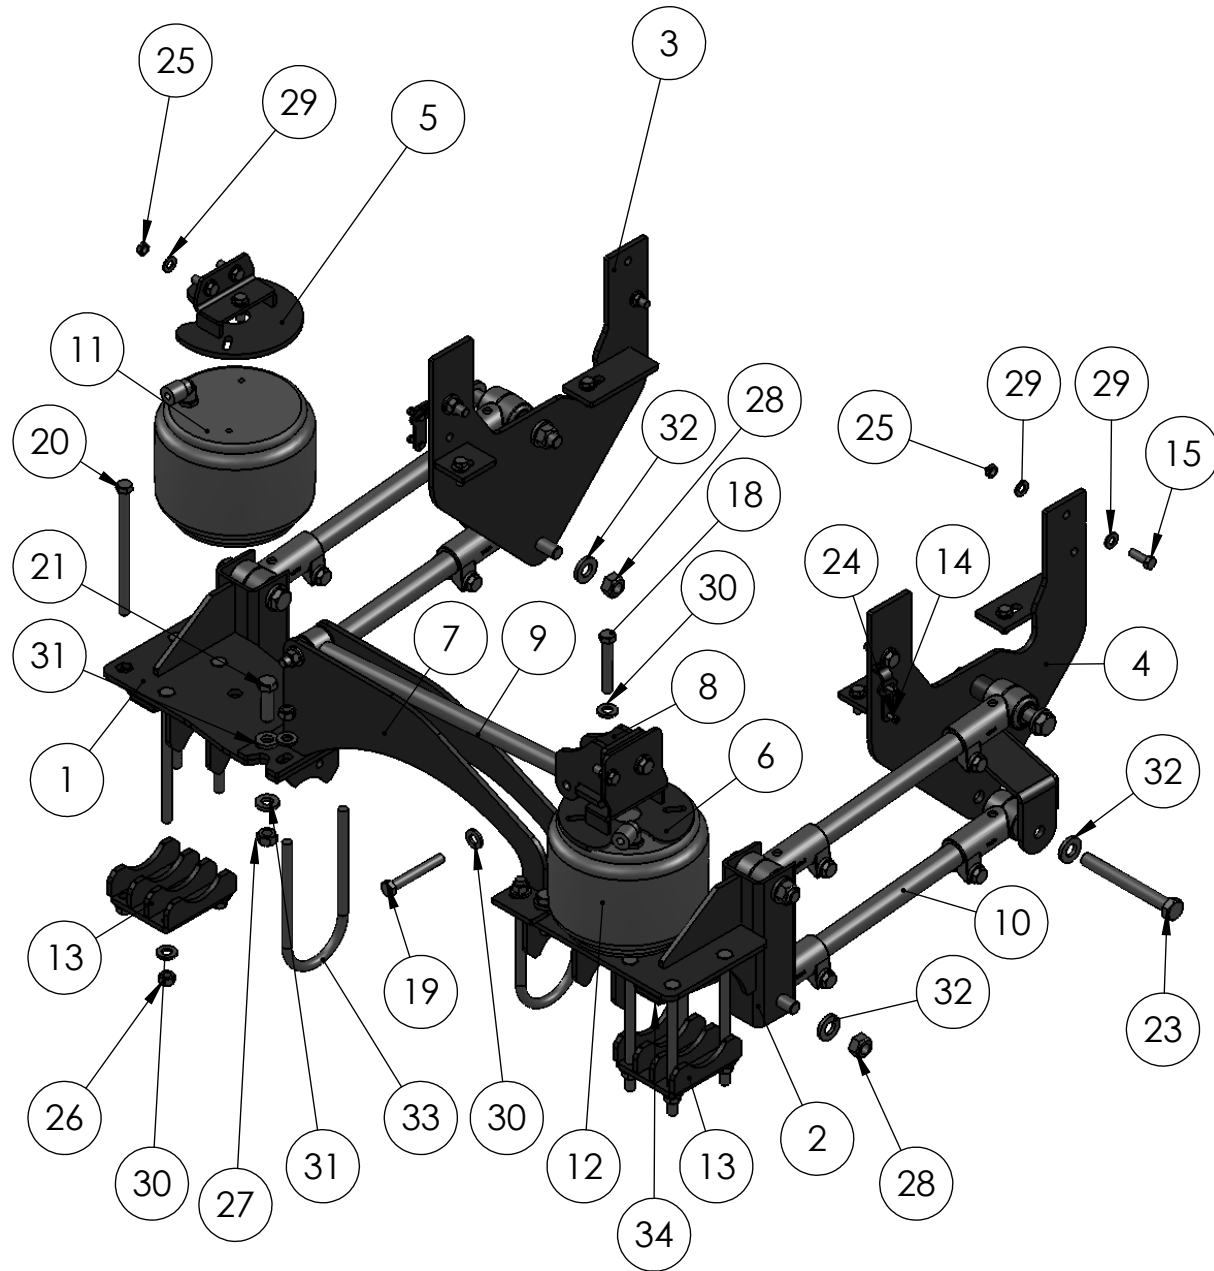

## 2011 FORD KLM-70500 4-LINK REAR

ITEM NO.	PART NUMBER	DESCRIPTION	QTY.
1	70501	LEFT LOWER BAG MOUNT (DS)	1
2	70502	RIGHT LOWER BAG MOUNT (PS)	1
3	70508	LEFT FRONT SIDE PLATE	1
4	70509	RIGHT FRONT SIDE PLATE	1
5	70507	LEFT SIDE TOP BAG PLATE	1
6	70506	RIGHT SIDE TOP BAG PLATE	1
7	70503	CROSSMEMBER	1
8	70504	UPPER PHB BRACKET	1
9	70505	PHB 23 3/4"	1
10	14891	Trailing Arms 22"	4
11	10589-4	FIRESTONE AIRBAG #5748 -	1
12	10589-4	FIRESTONE AIRBAG #5748 -	1
13	70510	CLAMP - LOWER 4.0 AXLE	2
14	12111	BOLT-1/4"-20 X 1" GR8	4
15	12007	BOLT - 1/2"-20 X 1 1/2" GR8	11
16	12409	BOLT - 5/8"-18 X 2"	2
17	12415	BOLT - 5/8"-18 X 2 1/2"	1
18	12427	BOLT - 5/8"-18 X 4"	1
19	12431	BOLT-5/8"-18X 4 1/2"-GR8	2
20	12471-1	BOLT - 5/8"-18 X 11" GR8	8
21	12517	BOLT-.75-18X2.50	4
22	12629	BOLT - 7/8"-14 X 5" GR8	4
23	12649	BOLT - 7/8"-14 X 7 1/2" GR8	4
24	13100	HEX NUT-TLHEX-.25-20-C-YZ	4
25	13144	HEX NUT - 1/2"-13 GR8	11
26	13146	HEX NUT - 5/8"-11 GR8	18
27	13148	HEX NUT-TLHEX-.75-10-C-YZ	4
28	13150	HEX NUT-TLHEX-.88-9-C-YZ	8
29	13004	1/2" FLAT WASHER	22
30	13006	5/8" FLAT WASHER	24
31	13008	3/4" FLAT WASHER	8
32	13010	7/8" FLAT WASHER	16
33	U-bolt	UBOLT	2
34	shim-.125	1/8" shim	2